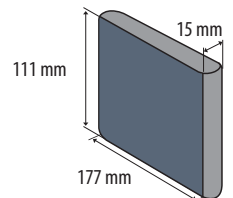

### PORTABLE GPS NAVIGATOR with 7" TOUCH SCREEN FOR CARS

*LET'S GO!*

with COMPLETE EUROPE MAP  
(48 countries)

**TECHNICAL SPECIFICATIONS:**

- 7" Touch Screen Monitor
- 800 x 480 pixel resolution
- 256 MB RAM memory
- 8GB NAND FLASH memory
- Micro SD Card Multimedia slot
- Audio & Video playback
- Compatibility: MP3, MPEG4
- Bluetooth A2DP
- Video Input
- FM transmitter 87.5>107.0 MhZ
- 950Ah rechargeable battery