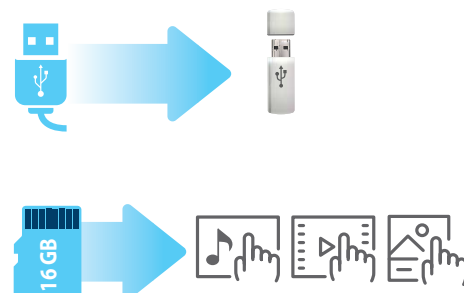

TECHNICAL SPECIFICATIONS:

- 6.2" TFT/LCD monitor touch screen monitor
- 800x480 pixel resolution
- Bluetooth A2DP
- Bluetooth hands-free calling with external microphone
- 1 32GB front USB port
- 1 32GB rear USB port
- 2 16GB front Micro SD Card slots
- ON-LINE Navigation
- Integrated resistive steering wheel controls
- DAB+ antenna included
- Video Formats: AVI, MPEG4
- Audio Formats: MP3, WMA

- PhoneLink
- Rear view camera input
- Deckless
- 4 x 50W power

INSTALLATION

UNIVERSAL

Can be installed on cars, campervans, vans and all vehicles with 2 DIN STANDARD car radio storage compartment and 12V power supply.