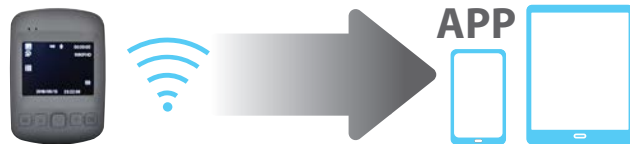

Free RoadCam APP downloadable on GooglePlay and App Store