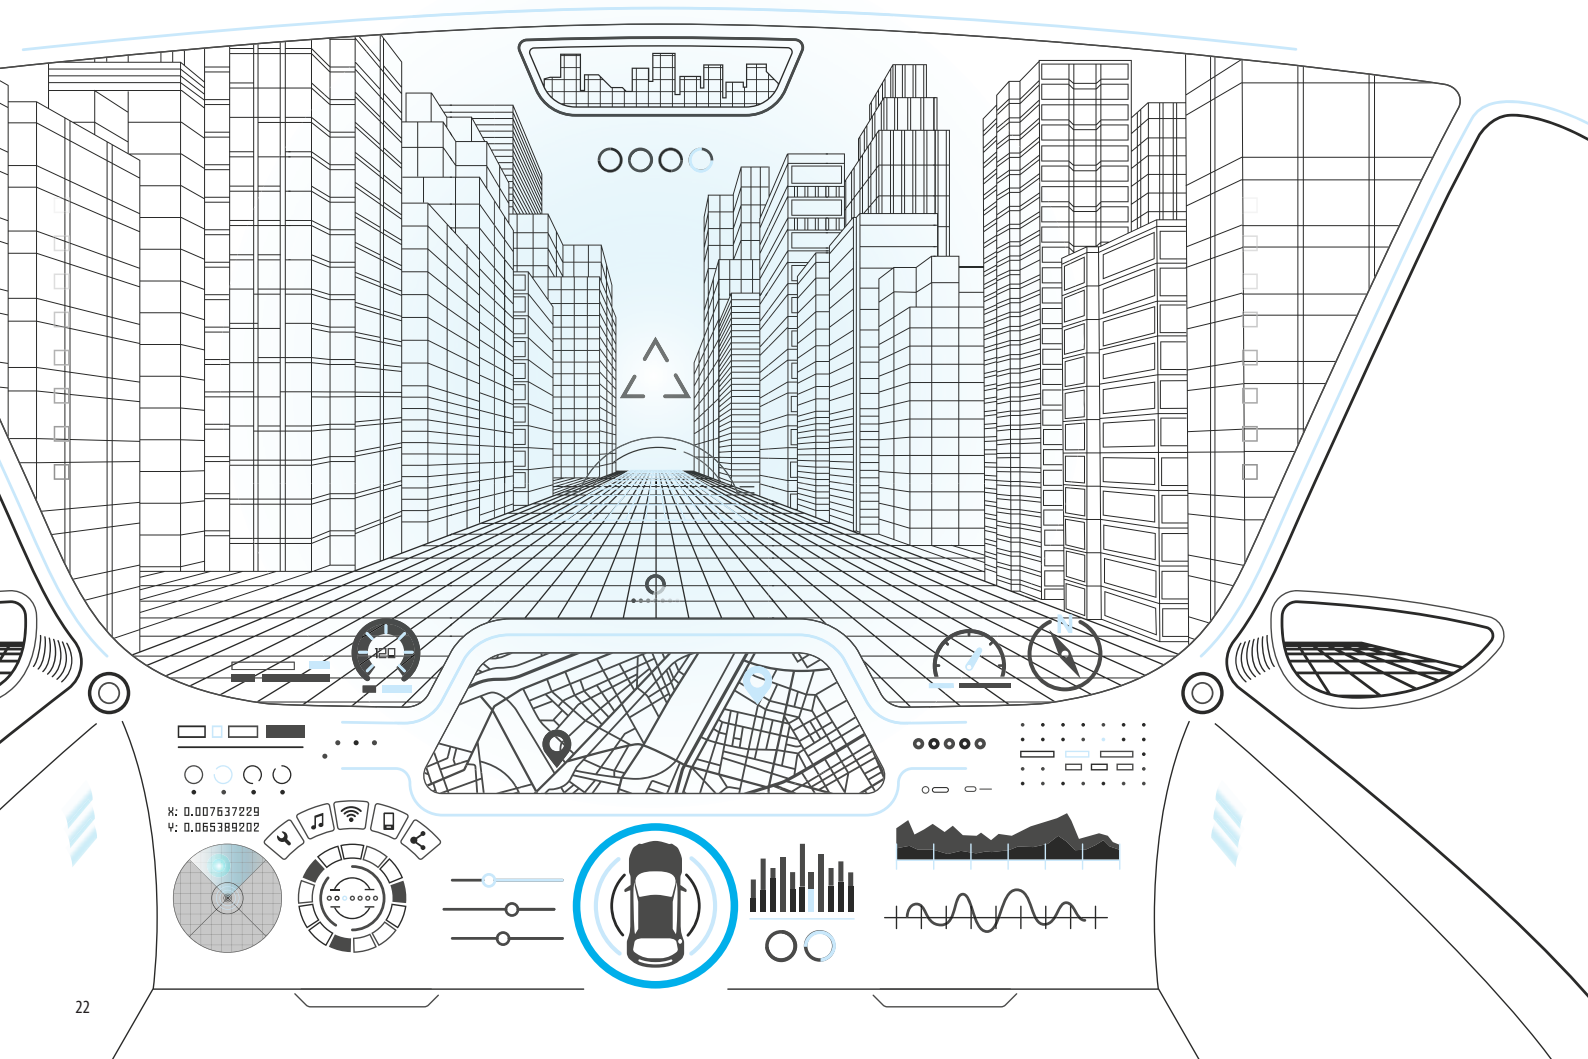

DVR

Digital video recorder

The main function of DVR is loop recording, but having evolved into genuine multifunction devices, they are increasingly in demand as vehicle safety systems. When connected to the rear view camera, they can be used during manoeuvring or, if necessary, become real navigators.

The G-SENSOR function protects the usable footage of any accidents or collisions for insurance and/or litigation purposes.