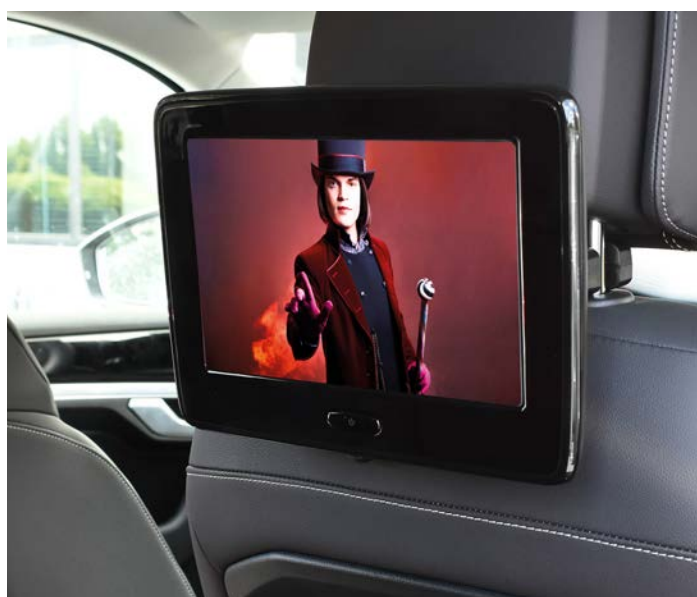

## ELEGANCE and CONNECTIVITY

Multimedia monitor to view and play content from lots of media

Smartphones and Tablets with router

USB Devices

Bluetooth headphones (e.g. PhonocarVM406)

Car radio and Mediastation

Stylish headrest monitor with multimedia player and all the features of the Android operating system that fulfil the latest car entertainment needs. Easy to use thanks to the extremely intuitive icon menu, it is suitable for passengers of all ages.