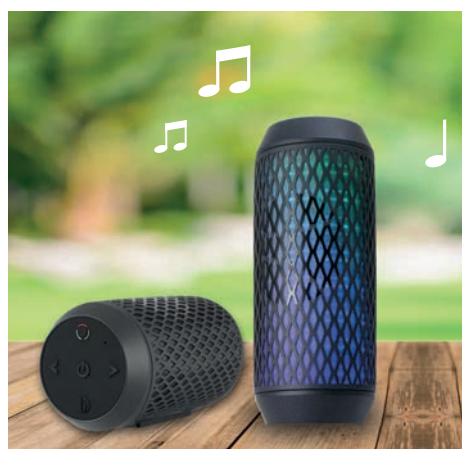

Convenient portable Bluetooth speaker with long battery life (6/8 hours with continuous playback) and attractive multicolour light effect.

TECHNICAL SPECIFICATIONS:

- Bluetooth 4.0
- Range of use 10 m class II
- Operating battery life 6 h
- Standby duration 84 h
- Adjustable volume
- Rechargeable battery
- Noise cancellation function
- Microphone
- With multicoloured lights
- DC 5V charging voltage
- Charging time 1.5 h
- Micro USB battery charging cable
- Dimensions: 7.5 x 7.5 x 17.5 cm