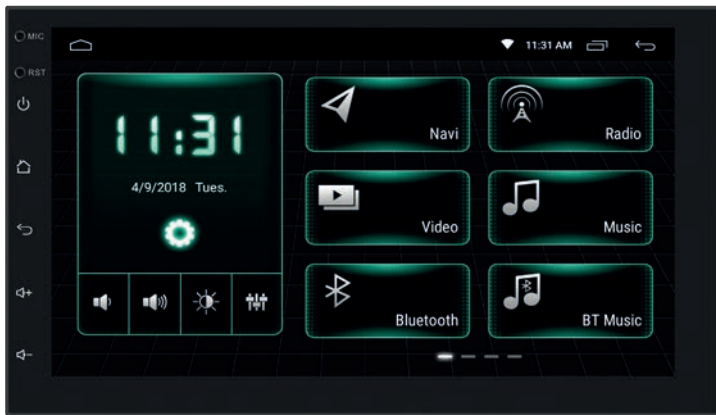

VM001D

MEDIASTATION ANDROID DAB+ with 7" TFT/LCD TOUCH SCREEN DECKLESS