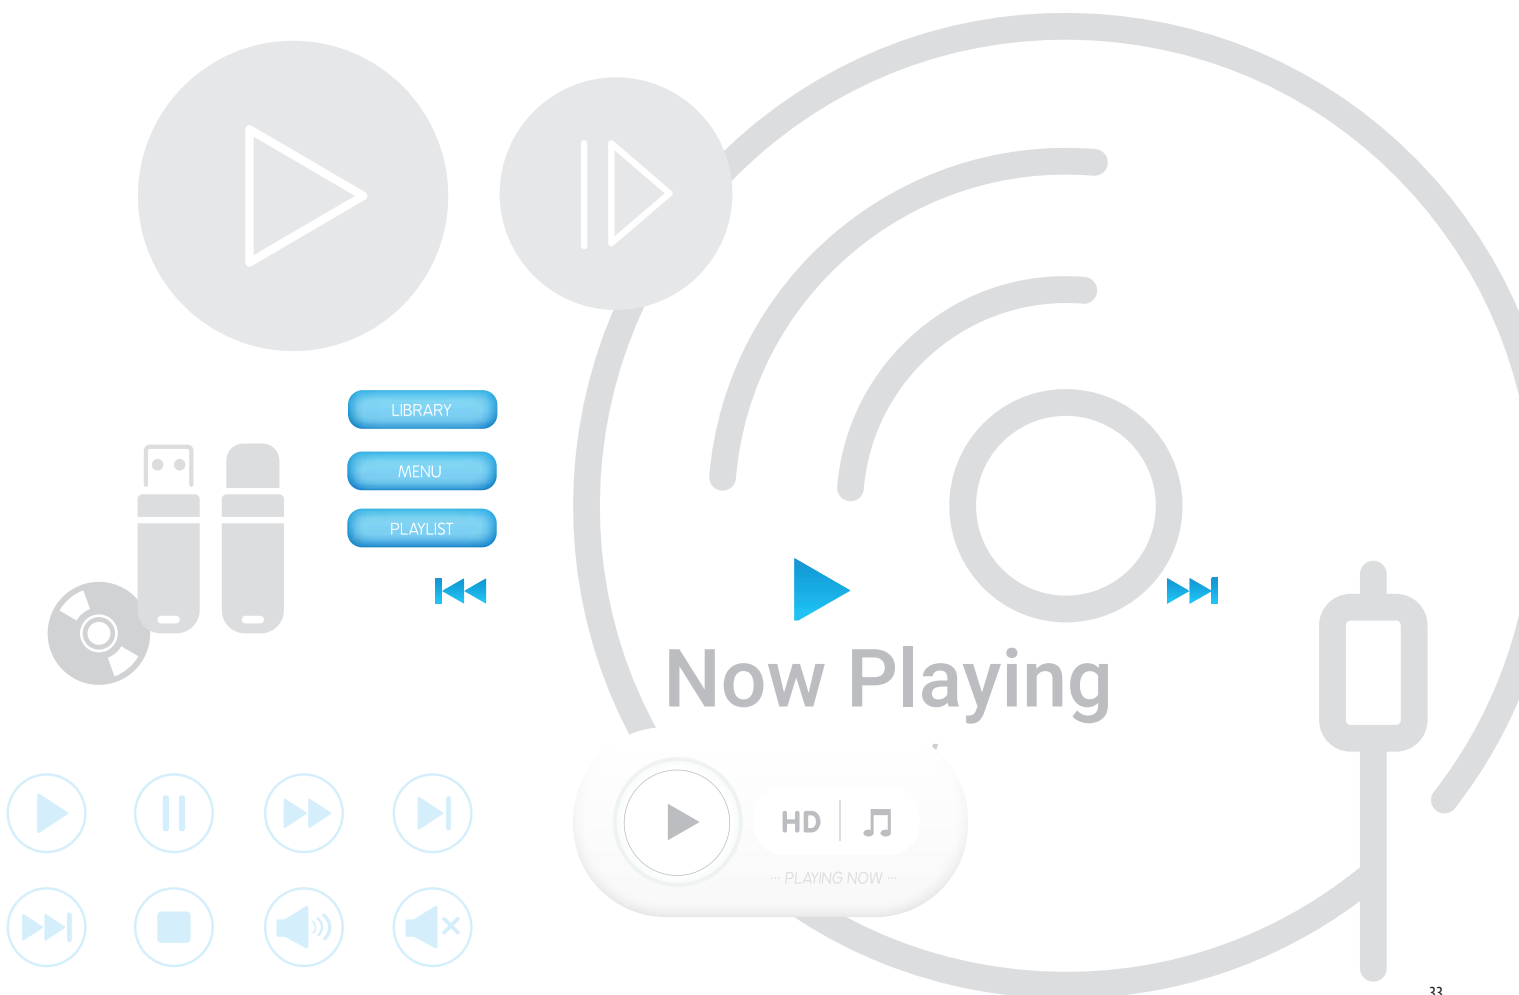

CD/DVD, USB and SD CARD READERS

DON'T STOP
AT THE FIRST PLAYLIST

Listening to music is one of the pleasures of the journey, with Phonocar players you can listen to your playlists from multiple media sources, starting with classic CDs and DVDs up to the latest-generation smartphones, plus Micro SD Cards as well as flash drives and other USB devices.