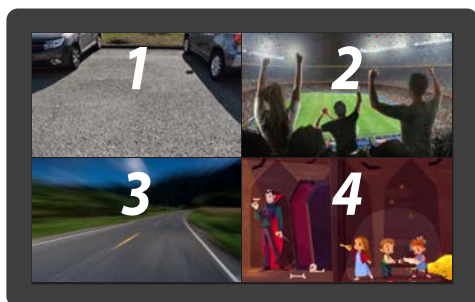

## ADJUSTABLE HEADREST TABLET HOLDER

Convenient headrest tablet holder. Adjustable with max opening 19.5cm. Universal, for all headrests.