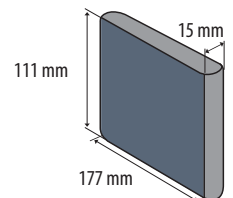

### PORTABLE GPS NAVIGATOR with 7" TOUCH SCREEN FOR TRUCKS and HEAVY GOODS VEHICLES\*

*LET'S GO!*

with COMPLETE EUROPE MAP  
(48 countries)

**TECHNICAL SPECIFICATIONS:**

- 7" Touch Screen Monitor
- 800 x 480 pixel resolution
- 256 MB RAM memory
- 8GB NAND FLASH memory
- Micro SD Card Multimedia slot
- Audio & Video playback
- Compatibility: MP3, MPEG4
- Bluetooth A2DP
- Video Input
- FM transmitter 87.5>107.0 MhZ
- 950Ah rechargeable battery