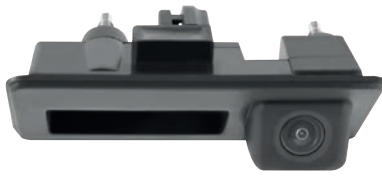

VM263

REAR VIEW CAMERA with INTEGRATED TAILGATE HANDLE

TECHNICAL SPECIFICATIONS

- 1.8 Lux Brightness
- 1/4" CDM sensor
- NTSC system
- Mirror image
- 960x576 pixel resolution
- 25 fps frames
- 130° viewing angle
- IP67 waterproof
- 6 m video cable
- Size 4.8 x 11.1 cm
- 12 V

CUSTOM FIT VOLKSWAGEN

TIGUAN '16>